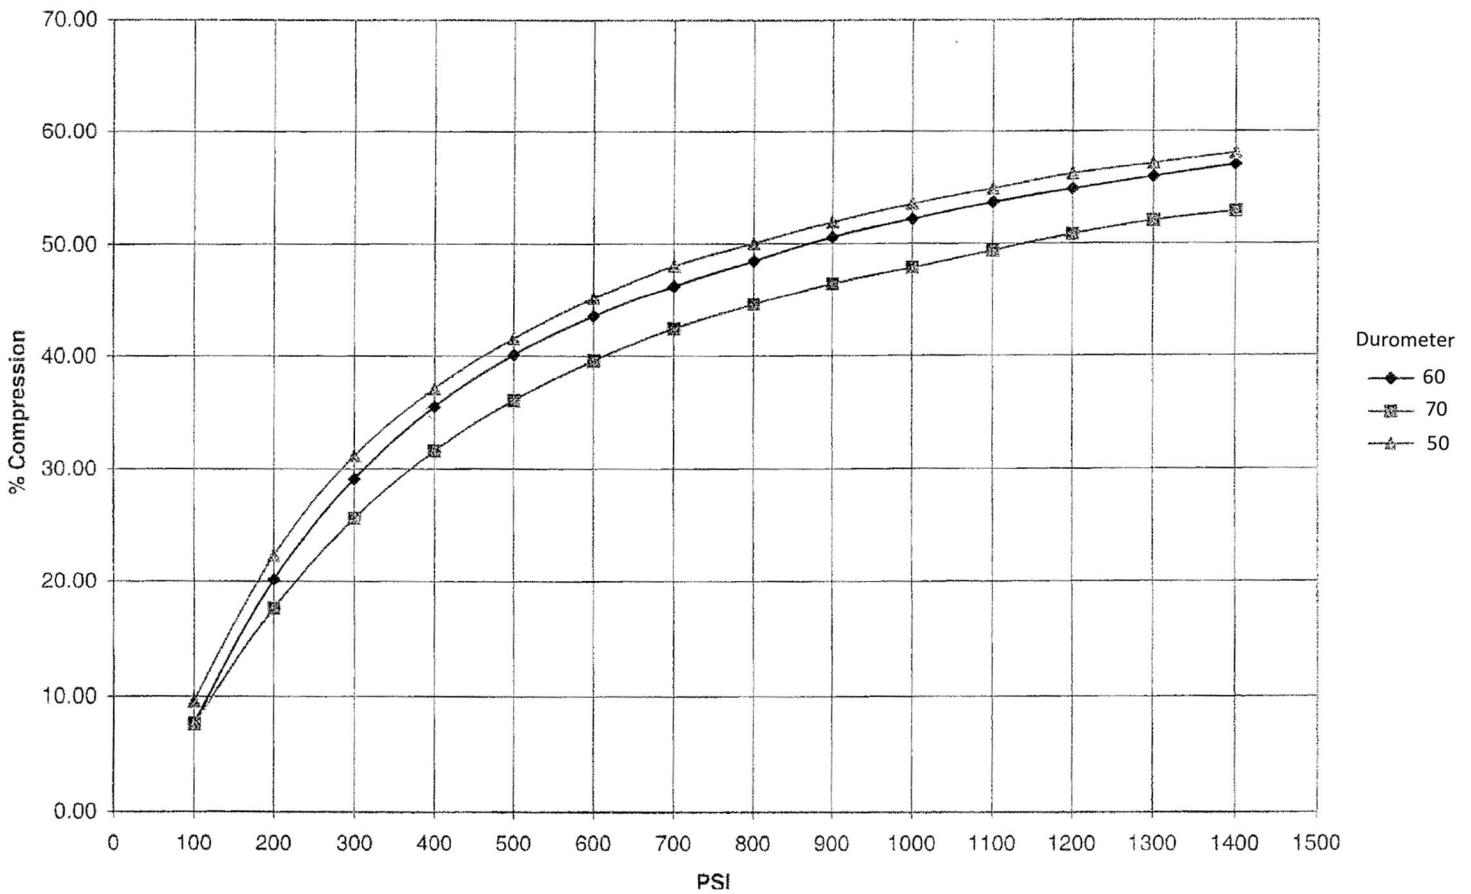

Neoprene Bearing Pad Compression Deflection

Hanna Rubber Company

908 West 25th Street
Kansas City, MO 64108